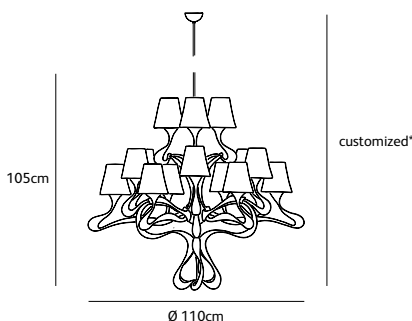

- \* **JM1630** orange
- \* **JM1020** taupe
- \* **JM2771** vert agrume
- \* **JM2610** vert olive

Order code	<b>OD.9.CH.**</b>
<b>Total lenght fixture*</b>	
Dimensions	
Øxh	<b>85x80cm</b>
Total length	<b>customized</b>
Ceiling cover Ø	<b>10cm</b>
Light source	<b>included</b>
	<b>9 x LED bulb filament 3,5W / 240V 2700K / 470 lm</b>
Lampholder	<b>E14</b>
Weight/Packaging	
Net. weight	<b>6,5kg</b>
Gross weight	<b>17,5kg</b>
Packaging	<b>120x120x100cm</b>
Dimming	
	<b>Dimmable, dimmer not included</b>

Order code	<b>OD.15.CH.**</b>
<b>Total lenght fixture*</b>	
Dimensions	
Øxh	<b>110x105cm</b>
Total length	<b>customized</b>
Ceiling cover Ø	<b>10cm</b>
Light source	<b>included</b>
	<b>15 x LED bulb filament 3,5W / 240V 2700K / 470 lm</b>
Lampholder	<b>E14</b>
Weight/Packaging	
Net. weight	<b>10kg</b>
Gross weight	<b>21kg</b>
Packaging	<b>120x120x100cm</b>
Dimming	
	<b>Dimmable, dimmer not included</b>