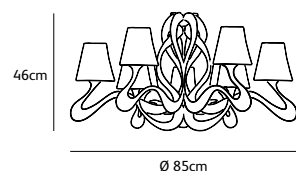

Order code	OD.09.CE.**
Dimensions	
Øxh	85x46cm
Light source	included
	9 x LED bulb filament 3,5W / 240V
	2700K / 470 lm
Lampholder	E14
Weight/Packaging	
Net. weight	6,5kg
Gross weight	16,5kg
Packaging	120x120x100cm
Dimming	
	Dimmable, dimmer not included