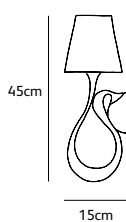

- \* **JM1630** orange
- \* **JM1020** taupe
- \* **JM2771** vert agrume
- \* **JM2610** vert olive

Order code	<b>OD.01.WA.**</b>
Dimensions	
Wxdxh	<b>20x15x45cm</b>
Wall cover Ø	<b>10cm</b>
Light source	<b>included</b>
	<b>1 x LED bulb filament 3,5W / 240V 2700K / 470 lm</b>
Lampholder	<b>E14</b>
Weight	
Net. weight	<b>1kg</b>
Dimming	
	<b>Dimmable, dimmer not included</b>

Order code	<b>OD.02.WA.**</b>
Dimensions	
Wxdxh	<b>44x25x47cm</b>
Wall cover Ø	<b>10cm</b>
Light source	<b>included</b>
	<b>2 x LED bulb filament 3,5W / 240V 2700K / 470 lm</b>
Lampholder	<b>E14</b>
Weight	
Net. weight	<b>2kg</b>
Dimming	
	<b>Dimmable, dimmer not included</b>