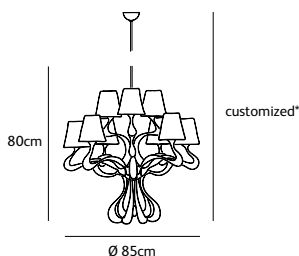

- \* **JM1630** orange
- \* **JM1020** taupe
- \* **JM2771** vert agrume
- \* **JM2610** vert olive

Order code	<b>OD.9.CH.**</b>
<b>Total lenght fixture*</b>	
Dimensions	
Øxh	<b>85x80cm</b>
Total length	<b>customized</b>
Ceiling cover Ø	<b>10cm</b>
Light source	<b>included</b>
	<b>9 x LED bulb filament 3,5W / 240V 2700K / 470 lm</b>
Lampholder	<b>E14</b>
Weight/Packaging	
Net. weight	<b>6,5kg</b>
Gross weight	<b>17,5kg</b>
Packaging	<b>120x120x100cm</b>
Dimming	
	<b>Dimmable, dimmer not included</b>

Order code	<b>OD.15.CH.**</b>
<b>Total lenght fixture*</b>	
Dimensions	
Øxh	<b>110x105cm</b>
Total length	<b>customized</b>
Ceiling cover Ø	<b>10cm</b>
Light source	<b>included</b>
	<b>15 x LED bulb filament 3,5W / 240V 2700K / 470 lm</b>
Lampholder	<b>E14</b>
Weight/Packaging	
Net. weight	<b>10kg</b>
Gross weight	<b>21kg</b>
Packaging	<b>120x120x100cm</b>
Dimming	
	<b>Dimmable, dimmer not included</b>