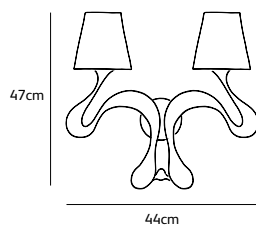

- \* **JM1630** orange
- \* **JM1020** taupe
- \* **JM2771** vert agrume
- \* **JM2610** vert olive

Order code	<b>OD.01.WA.**</b>
Dimensions	
Wxdxh	<b>20x15x45cm</b>
Wall cover Ø	<b>10cm</b>
Light source	<b>included</b>
	<b>1 x LED bulb filament 3,5W / 240V 2700K / 470 lm</b>
Lampholder	<b>E14</b>
Weight	
Net. weight	<b>1kg</b>
Dimming	
	<b>Dimmable, dimmer not included</b>

Order code	<b>OD.02.WA.**</b>
Dimensions	
Wxdxh	<b>44x25x47cm</b>
Wall cover Ø	<b>10cm</b>
Light source	<b>included</b>
	<b>2 x LED bulb filament 3,5W / 240V 2700K / 470 lm</b>
Lampholder	<b>E14</b>
Weight	
Net. weight	<b>2kg</b>
Dimming	
	<b>Dimmable, dimmer not included</b>