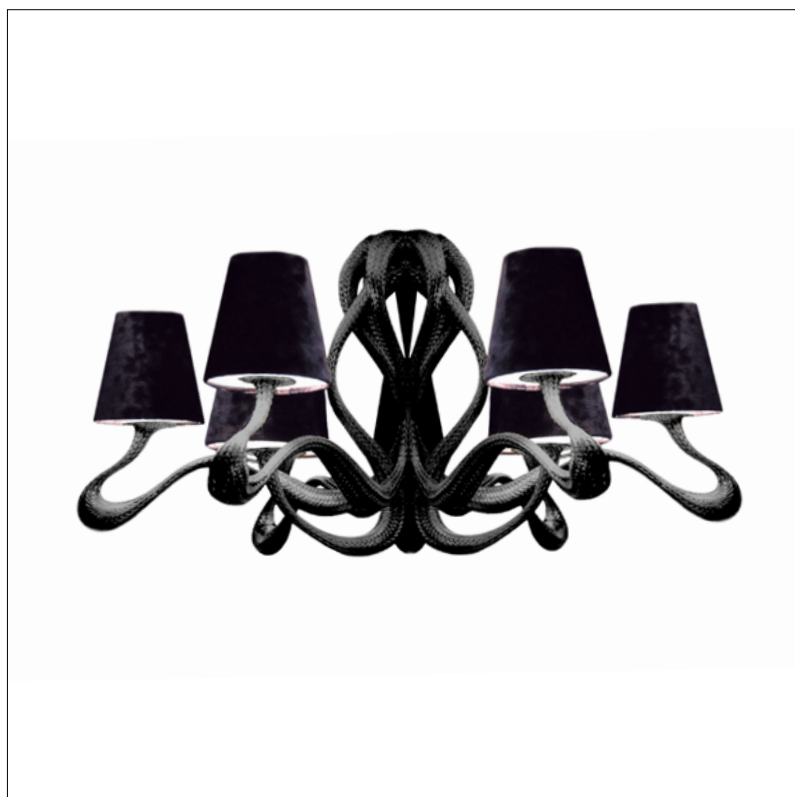

ode 1647

ceiling lamp

OD.09.CE.BL.JM0227

Order code	OD.09.CE.**
Dimensions	
Øxh	85x46cm
Light source	included
	9 x LED bulb filament 3,5W / 240V
	2700K / 470 lm
Lampholder	E14
Weight/Packaging	
Net. weight	6,5kg
Gross weight	16,5kg
Packaging	120x120x100cm
Dimming	
	Dimmable, dimmer not included